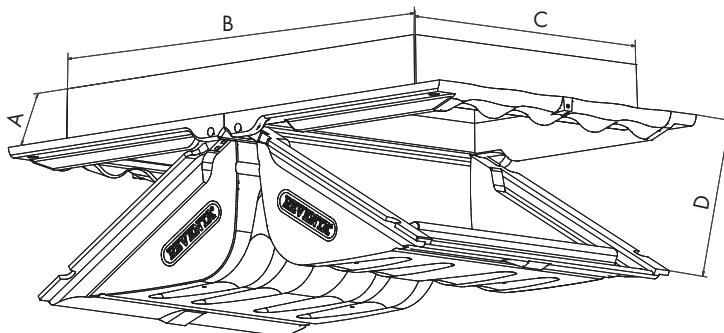

»ZED« Professional 1800 double inlet a.o.

	A	B	C	D	E	F
»ZED« Professional 1800 a.o.	100 mm	427 mm	574 mm	approx. 280 mm	660 mm	581 mm
»ZED« Professional 1800 double inlet a.o.	100 mm	900 mm	574 mm	ca. 280 mm	-	-

Technische Daten

		»ZED« Professional 1800 a.o.	»ZED« Professional 1800 a.c.	»ZED« Profi 1800 double inlet a.o.
Air flow 10 Pa	[m³/h]	1.600	1.600	3.800
Air flow 20 Pa	[m³/h]	2.300	2.300	5.600
Air flow 30 Pa	[m³/h]	2.900	2.900	7.000
Pulling forces	[N]	25	65	2 x 25
Stroke way	[mm]	330	230	330

The inlet is suitable for electro cylinders: V4, V6
a.o. = automatic opening; a.c. = automatically closing

Load capacity

	»ZED« Professional 1800	»ZED« Profi 1800 double inlet
Quantity	30	9
Pallet size [W x L x H]	2,05 x 0,60 x ca. 2,20 m	1,2 x 0,80 x ca. 2,15 m