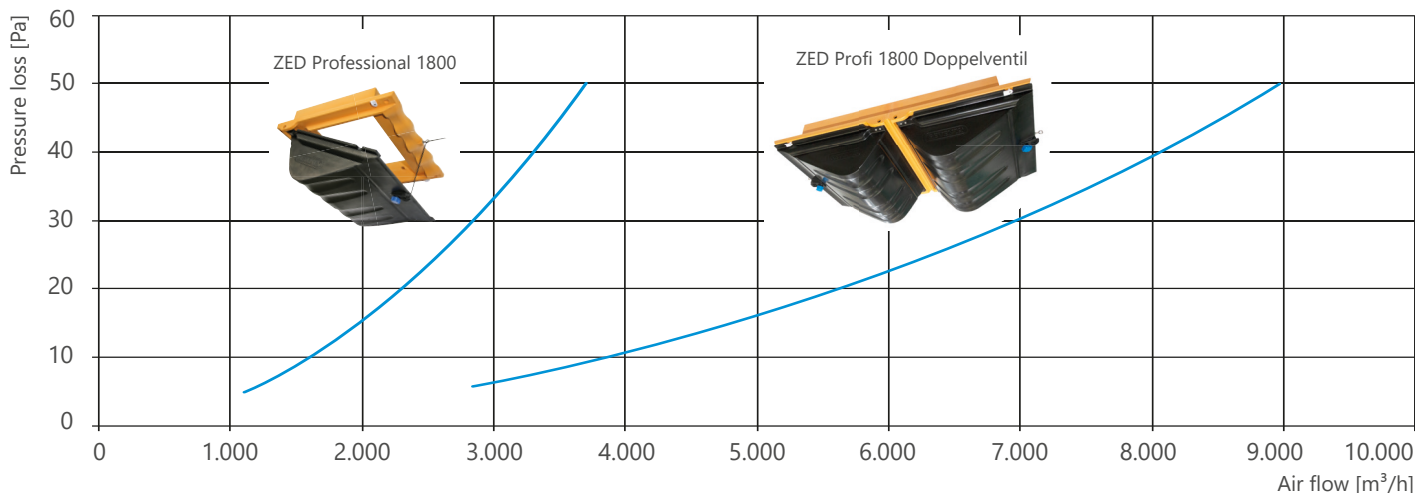

Air capacity

Find your nearest Munters office at www.munters.com

Munters reserves the right to make alterations to specifications, quantities, etc., for production or other reasons, subsequent to publication. © Munters AB, 2024