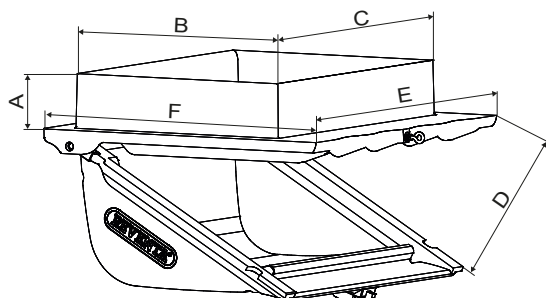

Due to the unassembled delivery and tailored packaging, transport costs are significantly reduced in comparison to the »ZED« 1800.

Ceiling guide with pull rod

Flange frame for the extension of the inlet to the ceiling intake by a max. 150 mm

### Dimensions

»ZED« Professional 1800 a.o.

»ZED« Professional 1800 double inlet a.o.

	A	B	C	D	E	F
»ZED« Professional 1800 a.o.	100 mm	427 mm	574 mm	approx. 280 mm	660 mm	581 mm
»ZED« Professional 1800 double inlet a.o.	100 mm	900 mm	574 mm	ca. 280 mm	-	-